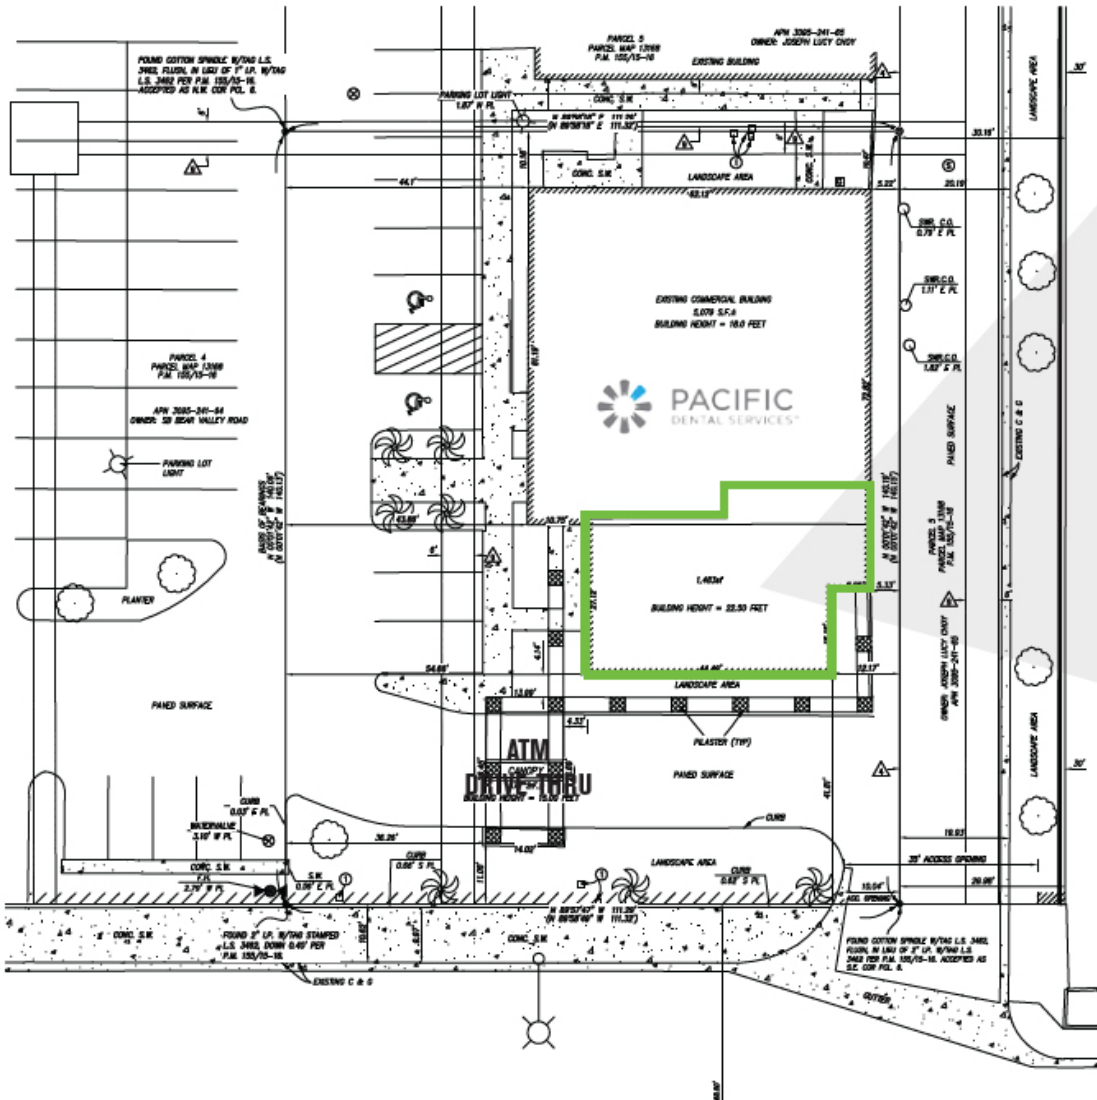

Liberty Village Shopping Center

SHOP SPACE FOR LEASE

13792 BEAR VALLEY ROAD | VICTORVILLE, CA

SITE PLAN

FOR MORE INFORMATION, PLEASE
CALL: 951-285-3000

MITCH ROSEN | Broker
mitch.rosen@crscompany.com
DRE #00620317

The above information, while not guaranteed, has been secured from sources we believe to be reliable. Price, tenant mix and availability are subject to change without notice.