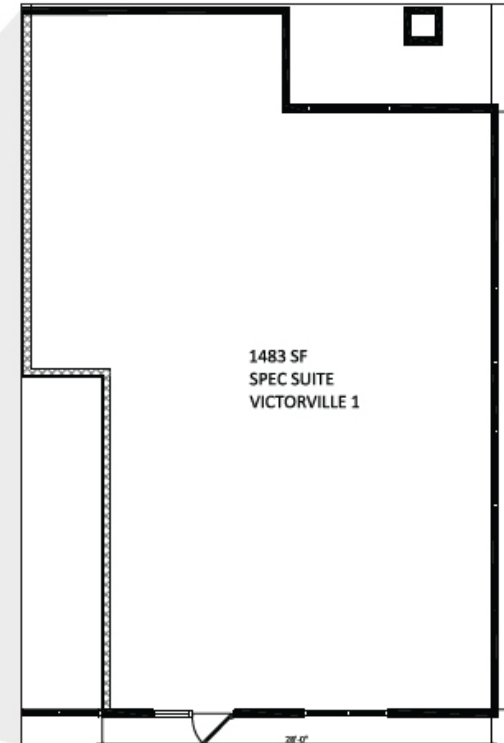

Liberty Village Shopping Center

SHOP SPACE FOR LEASE

13792 BEAR VALLEY ROAD | VICTORVILLE, CA

SITE PLAN

FOR MORE INFORMATION, PLEASE
CALL: 951-285-3000

MITCH ROSEN | Broker
mitch.rosen@crscompany.com
DRE #00620317

The above information, while not guaranteed, has been secured from sources we believe to be reliable. Price, tenant mix and availability are subject to change without notice.